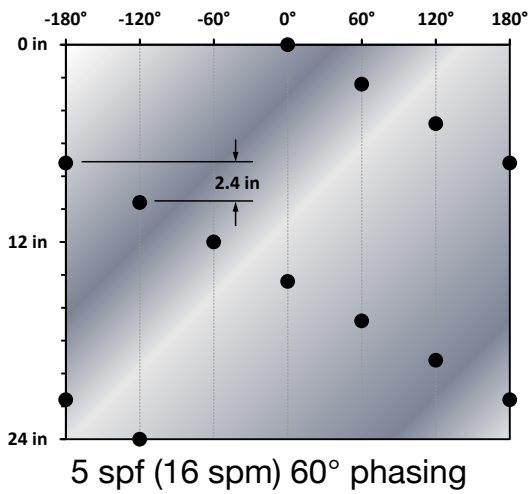

5 SPF (16 SPM)