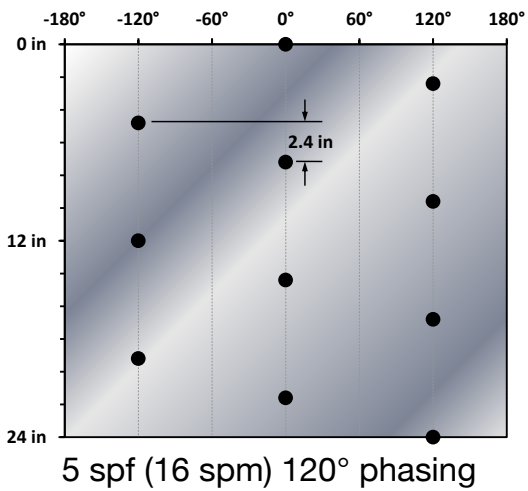

5 SPF (16 SPM)