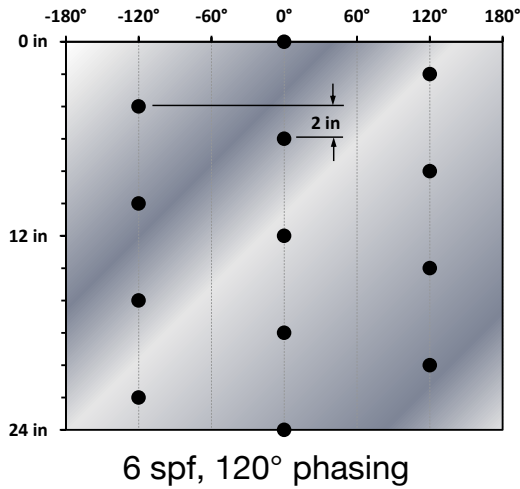

4 SPF (13 SPM)

4 spf, 0° phasing

4 spf, 60° phasing

4 spf, 90° phasing

4 spf, 120° phasing

4 spf, 180° phasing

5 SPF (16 SPM)

GunMapGenerator\Assets\Chalk\2017_01_01_01520161210

6 SPF (20 SPM)

8 SPF (26 SPM)

12 SPF (39 SPM)

16 SPF (52 SPM)

18 SPF (59 SPM)

GunMapmeritHossonTechCamp2013_011620131210