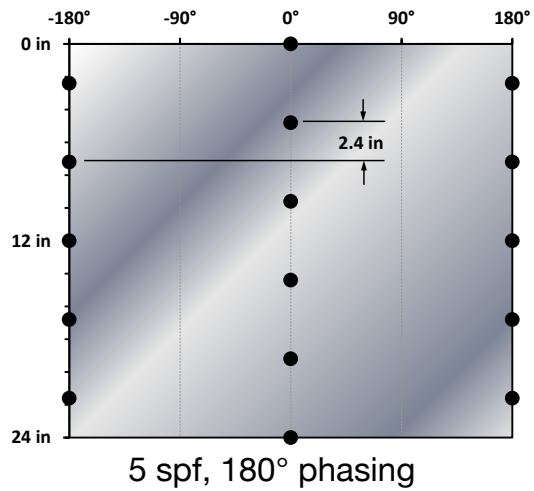

5 SPF (16 SPM)