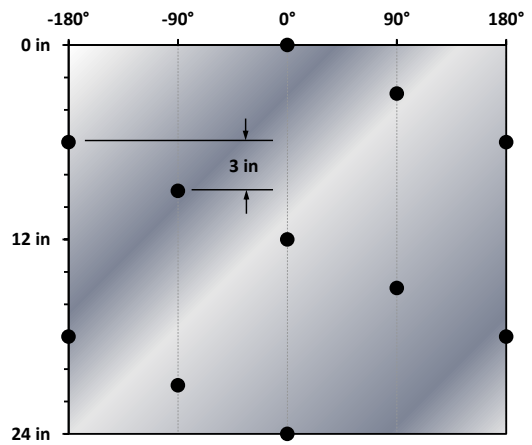

4 SPF (13 SPM)

4 spf, 0° phasing

4 spf, 60° phasing

4 spf, 90° phasing

4 spf, 120° phasing

4 spf, 180° phasing

5 SPF (16 SPM)

GunMapGenerator\Assets\Chalk\2017_01_01_01520161210

6 SPF (20 SPM)

8 SPF (26 SPM)

12 SPF (39 SPM)

16 SPF (52 SPM)

18 SPF (59 SPM)

GunMapmeritHossonTechCamp2013_011620131210