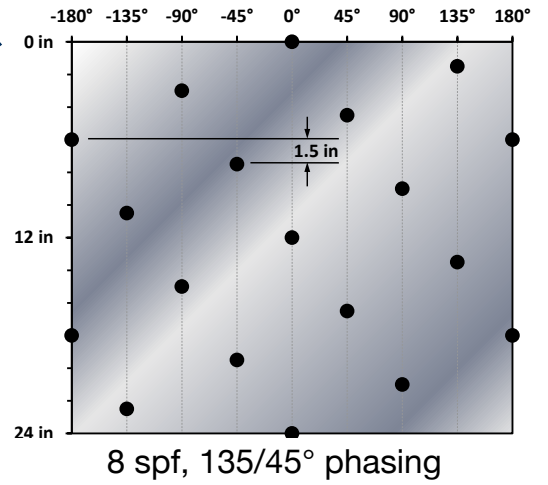

8 SPF (26 SPM)