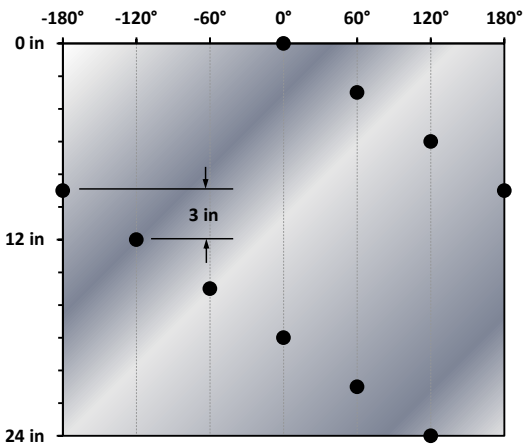

4 SPF (13 SPM)

4 spf, 0° phasing

4 spf, 60° phasing

4 spf, 90° phasing

4 spf, 120° phasing

4 spf, 180° phasing

5 SPF (16 SPM)

GunMapGenerator\Assets\Chalk\2017_01_01_01520161210

6 SPF (20 SPM)

8 SPF (26 SPM)

12 SPF (39 SPM)

16 SPF (52 SPM)

18 SPF (59 SPM)

GunMapmeritHossonTechCamp2013_011620131210