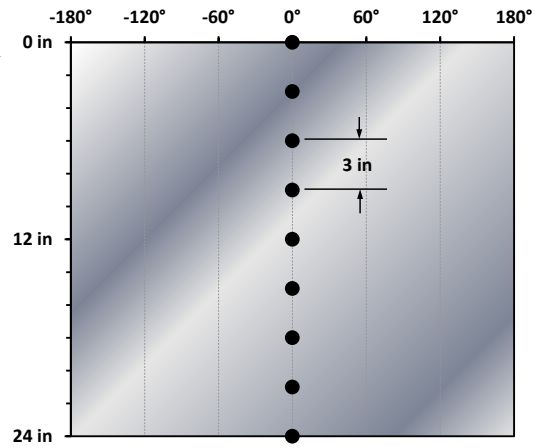

4 SPF (13 SPM)

4 spf, 0° phasing

4 spf, 60° phasing

4 spf, 90° phasing

4 spf, 120° phasing

4 spf, 180° phasing

5 SPF (16 SPM)

GunMapGenerator\Assets\Chalk\2017_01_01_01520161210

6 SPF (20 SPM)

8 SPF (26 SPM)

12 SPF (39 SPM)

16 SPF (52 SPM)

18 SPF (59 SPM)

GunMapmeritHossonTechCamp2013_011620131210