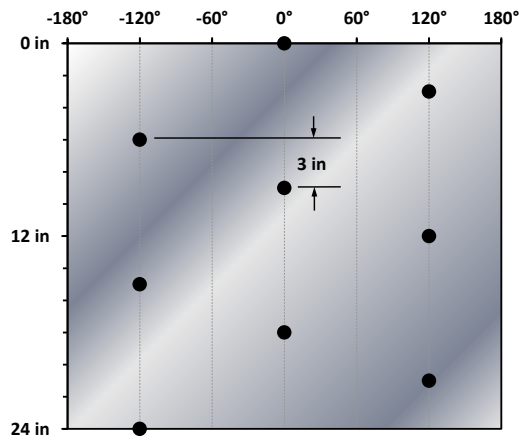

4 SPF (13 SPM)

4 spf, 0° phasing

4 spf, 60° phasing

4 spf, 90° phasing

4 spf, 120° phasing

4 spf, 180° phasing

5 SPF (16 SPM)

GunMapGenerator\Assets\Chalk\2017_01_01_01520161210

6 SPF (20 SPM)

8 SPF (26 SPM)

12 SPF (39 SPM)

16 SPF (52 SPM)

18 SPF (59 SPM)

GunMapmeritHossonTechCamp2013_011620131210