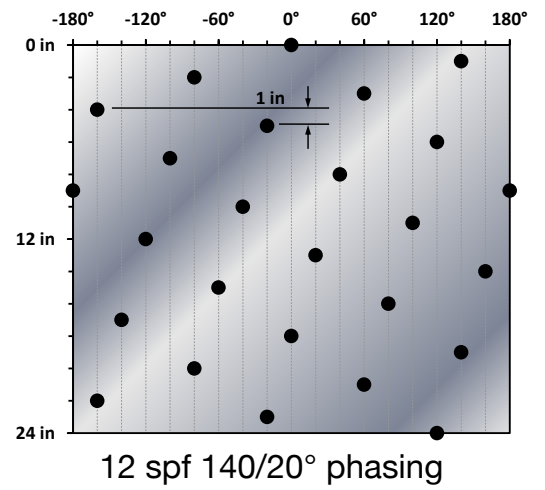

12 SPF (39 SPM)