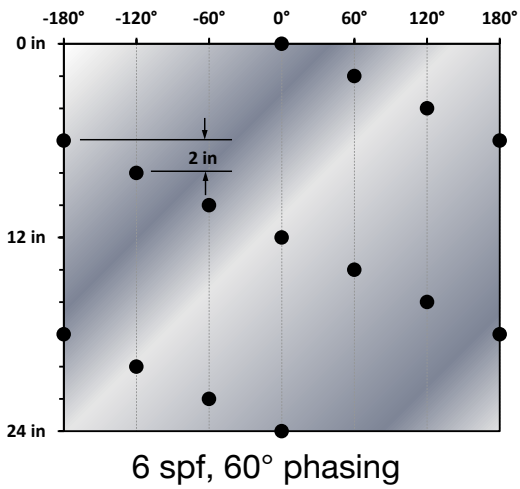

4 SPF (13 SPM)

4 spf, 0° phasing

4 spf, 60° phasing

4 spf, 90° phasing

4 spf, 120° phasing

4 spf, 180° phasing

5 SPF (16 SPM)

GunMapGenerator\Assets\Chalk\2017_01_01_01520161210

6 SPF (20 SPM)

8 SPF (26 SPM)

12 SPF (39 SPM)

16 SPF (52 SPM)

18 SPF (59 SPM)

GunMapmeritHossonTechCamp2013_011620131210