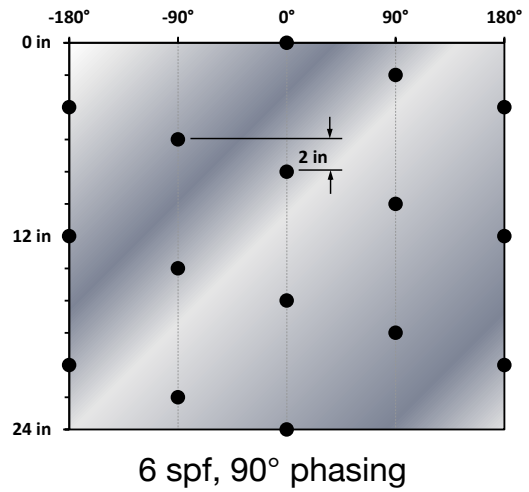

4 SPF (13 SPM)

4 spf, 0° phasing

4 spf, 60° phasing

4 spf, 90° phasing

4 spf, 120° phasing

4 spf, 180° phasing

5 SPF (16 SPM)

GunMapGenerator\Assets\Chalk\2017_01_01_01520161210

6 SPF (20 SPM)

8 SPF (26 SPM)

12 SPF (39 SPM)

16 SPF (52 SPM)

18 SPF (59 SPM)

GunMapmeritHossonTechCamp2013_011620131210