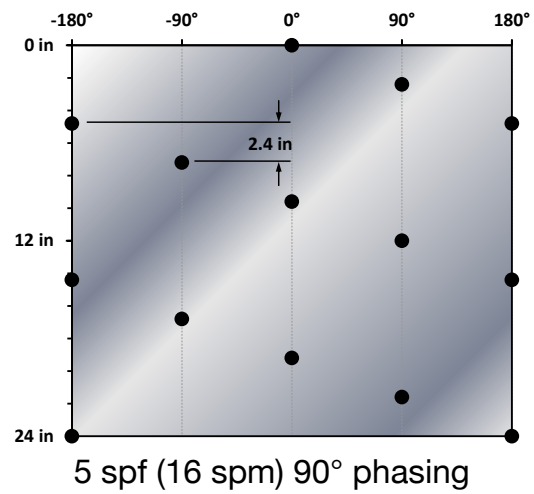

5 SPF (16 SPM)