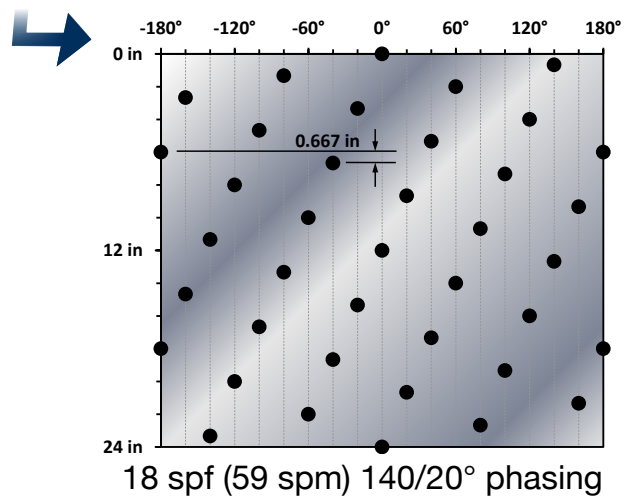

18 SPF (59 SPM)