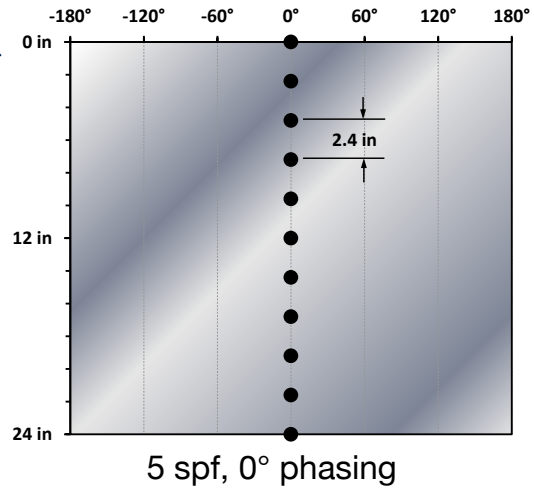

5 SPF (16 SPM)