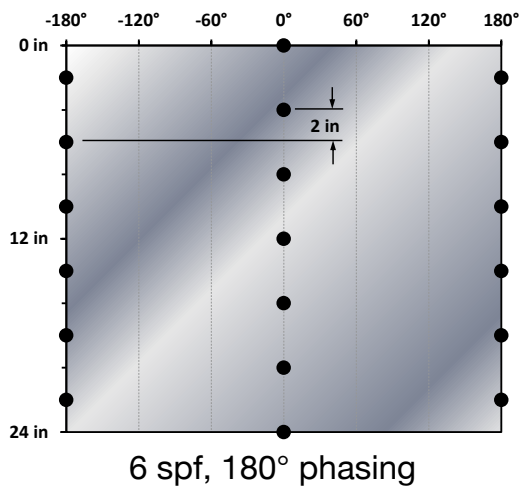

4 SPF (13 SPM)

4 spf, 0° phasing

4 spf, 60° phasing

4 spf, 90° phasing

4 spf, 120° phasing

4 spf, 180° phasing

5 SPF (16 SPM)

GunMapGenerator\Assets\Chalk\2017_01_01_01520161210

6 SPF (20 SPM)

8 SPF (26 SPM)

12 SPF (39 SPM)

16 SPF (52 SPM)

18 SPF (59 SPM)

GunMapmeritHossonTechCamp2013_011620131210