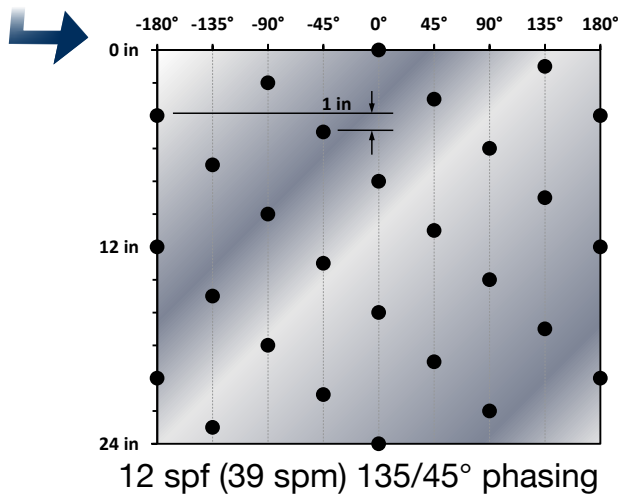

12 SPF (39 SPM)