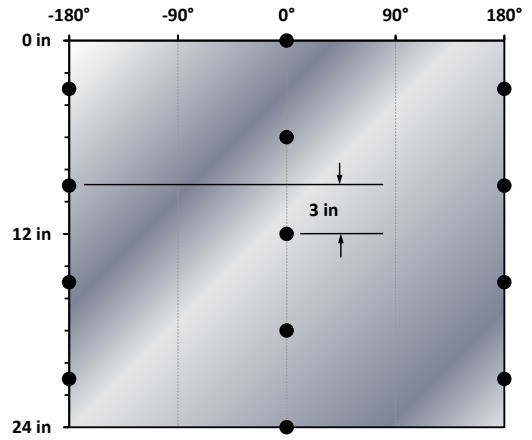

4 SPF (13 SPM)

4 spf, 0° phasing

4 spf, 60° phasing

4 spf, 90° phasing

4 spf, 120° phasing

4 spf, 180° phasing

5 SPF (16 SPM)

GunMapGenerator\Assets\Chalk\2017_01_01_01520161210

6 SPF (20 SPM)

8 SPF (26 SPM)

12 SPF (39 SPM)

16 SPF (52 SPM)

18 SPF (59 SPM)

GunMapmeritHossonTechCamp2013_011620131210