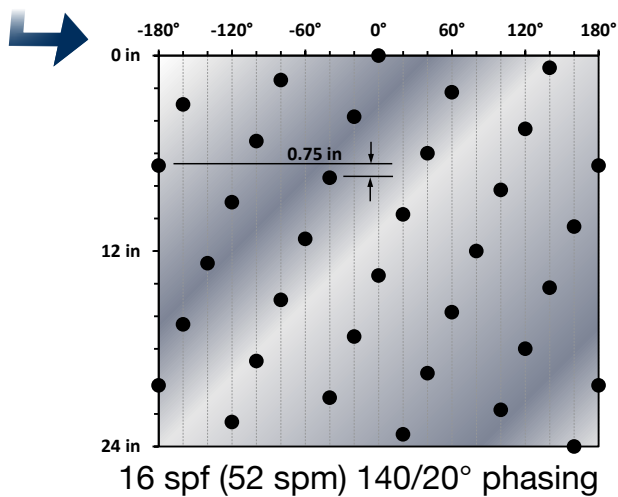

16 SPF (52 SPM)