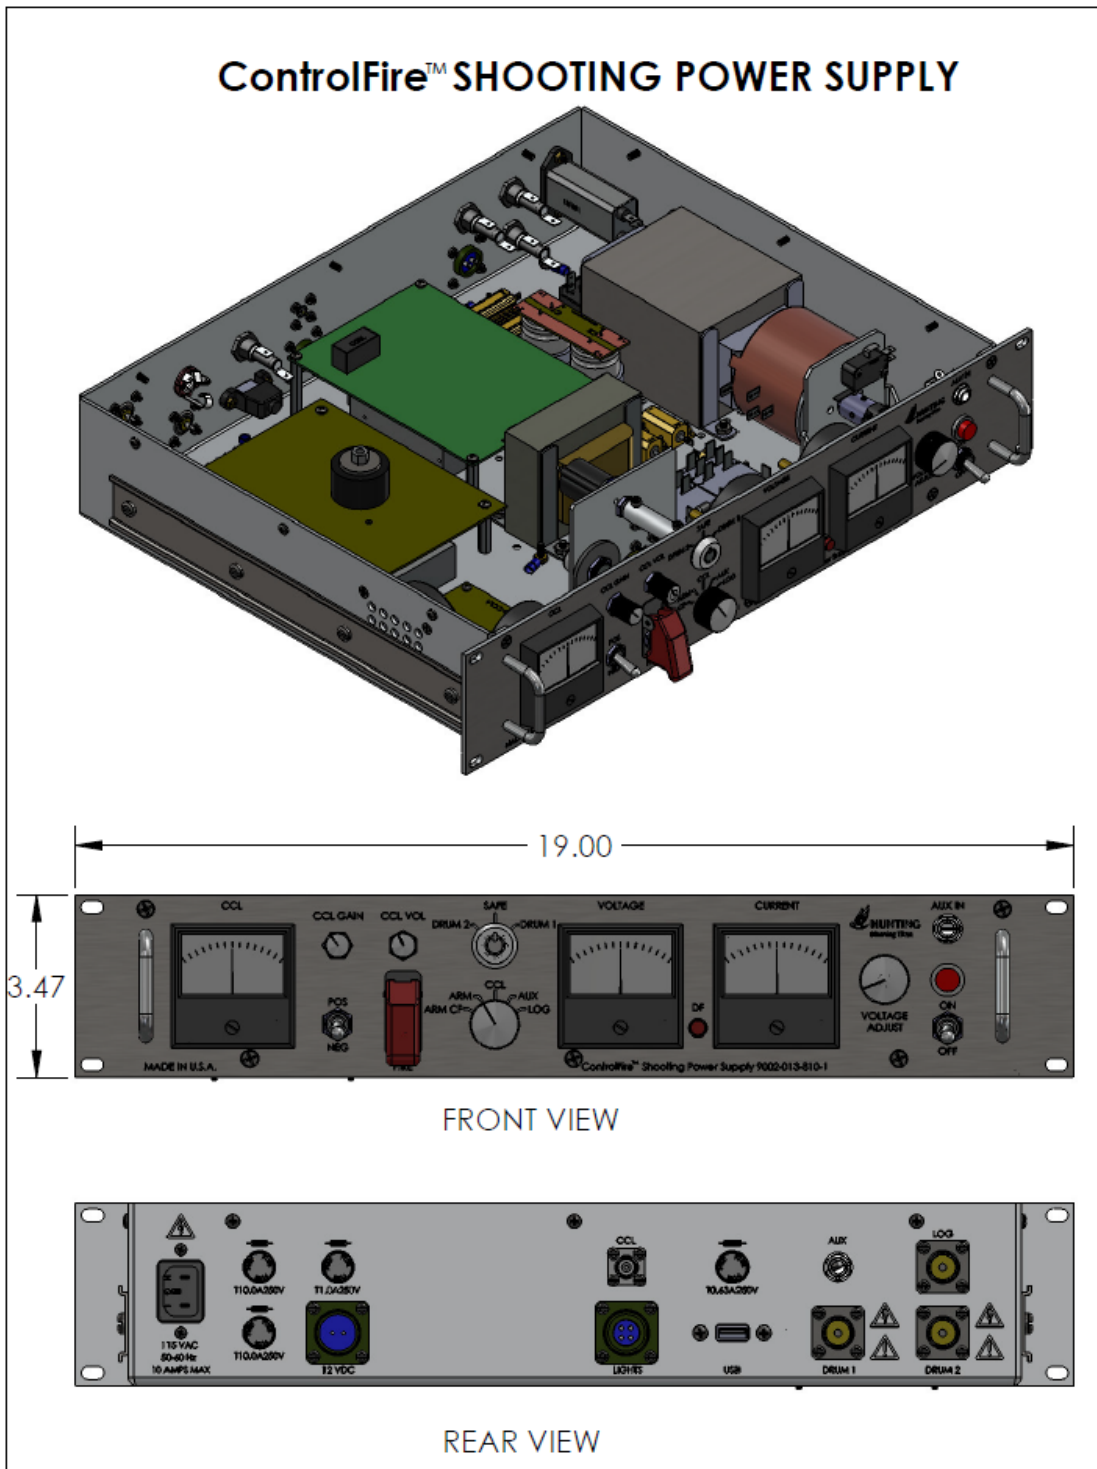

Titan ControlFire® Shooting Panel Specification

1.0 ControlFire® Shooting Panel Specifications

Table 1

Specification	Rating/Description	Conditions
Temperature	(-10 to +50)C (+14 to +122)F	Operating
	(-10 to +50)C (+14 to +122)F	Start Up
	(-30 to +75)C (-22 to +167)F	Storage
Humidity, RH%, Operating & Storage	10 to 95% RH	Non-Condensing
Altitude	0 – 10,000ft	Operating
	0 - 45,000ft	Storage
AC Input Voltage	120 VAC	0~100% load
Frequency, Range	50 – 60 Hz	0~100% load
Input Power	750W Max	
AC Power Cord	3 conductor, 18AWG, 10A, 60°C minimum, 3m length maximum	Operating
AC Entry Fuse	250V, 10A, .25inch X 1.25inch slow blow. Part# 0326010.HXP	Operating
Wire Line Fuse	250V, 0.63A, 5mm X 20mm Slow blow. Part# BK/GDC-630MA	Operating
12V DC Line In Fuse	250V, 10A, .25inch X 1.25inch slow blow. Part# 0313001.MXP	Operating

2.0 ControlFire® Shooting Panel Mechanical Drawings

Figure 1

Titan ControlFire® Shooting Panel Specification

Figure 2

Weight – 35lbs

Titan ControlFire® Shooting Panel Specification

3.0 Revision History

Revision	Date	Author	Changed
AC	9/22/2014	F. N. Pundole	Added rating for lights connector on panel