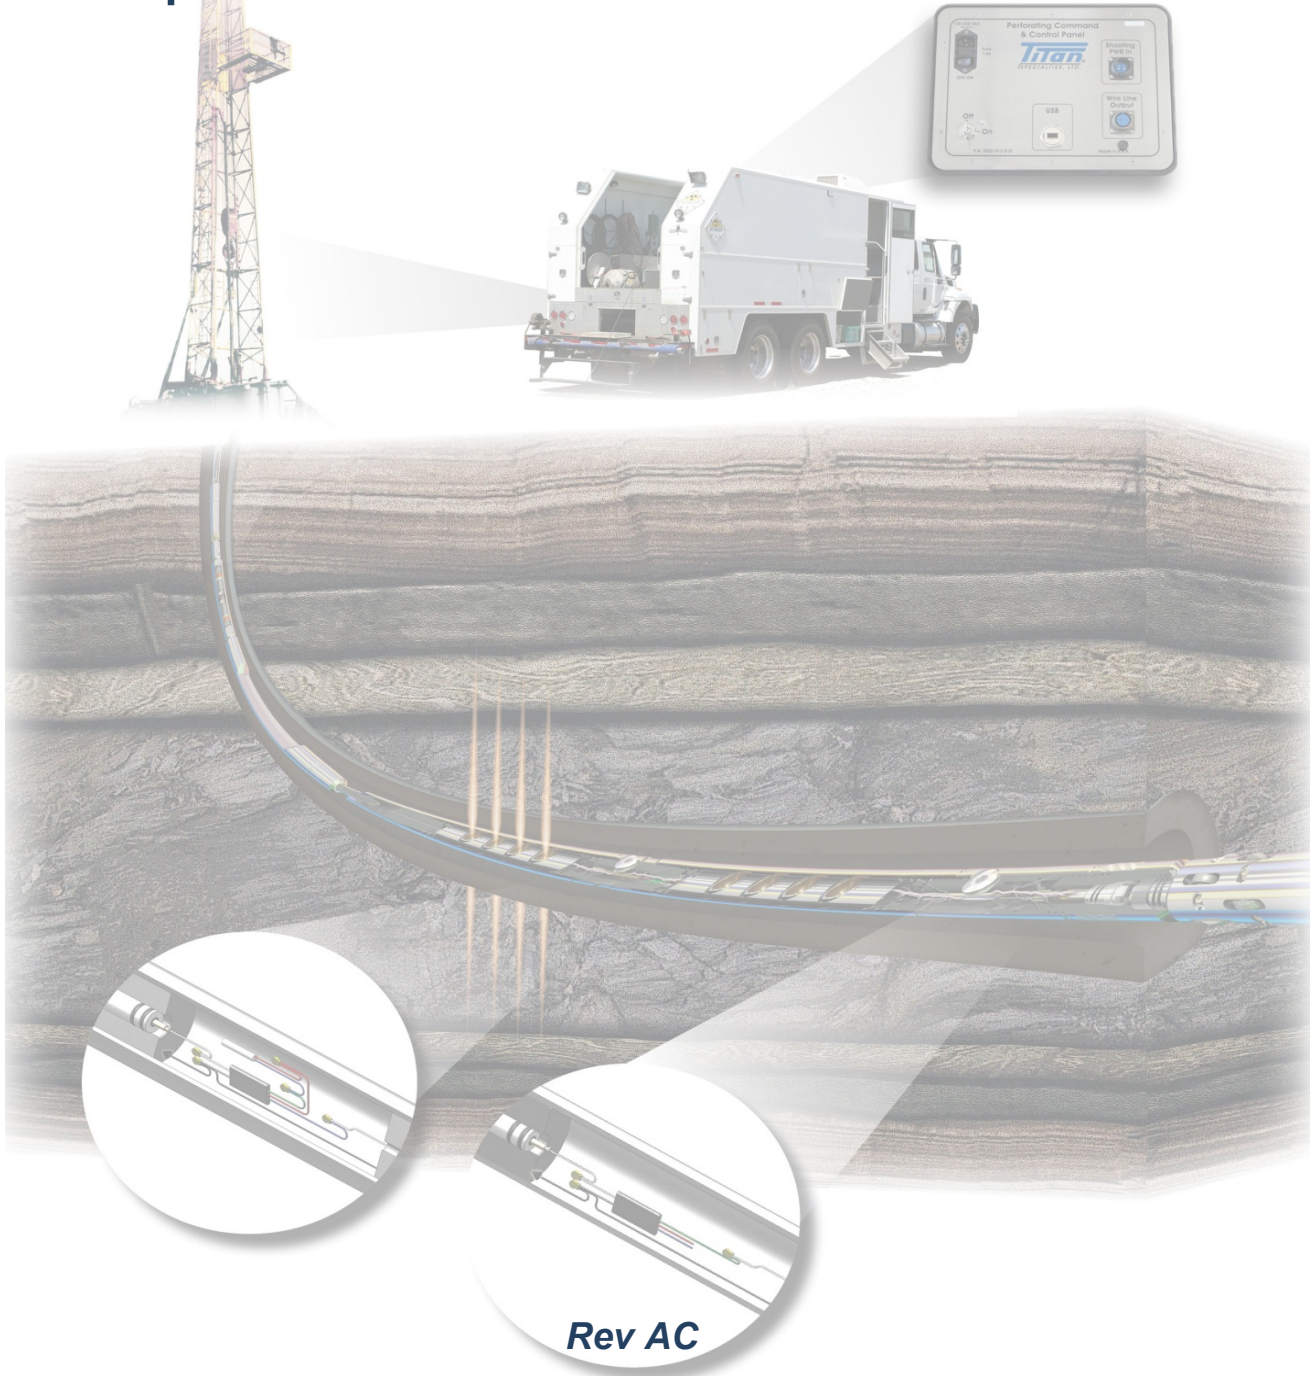

ControlFire®

Specification – 9002-013-810-1

Copyright © 2012 Hunting Titan. All Rights Reserved.

Titan ControlFire® Shooting Panel Specification

Table of Contents

1.0 ControlFire® Shooting Panel Specifications	3
2.0 ControlFire® Shooting Panel Mechanical Drawings	5
3.0 Revision History	7

Titan ControlFire® Shooting Panel Specification

1.0 ControlFire® Shooting Panel Specifications

Table 1

Specification	Rating/Description	Conditions
Temperature	(-10 to +50)C (+14 to +122)F	Operating
	(-10 to +50)C (+14 to +122)F	Start Up
	(-30 to +75)C (-22 to +167)F	Storage
Humidity, RH%, Operating & Storage	10 to 95% RH	Non-Condensing
Altitude	0 – 10,000ft	Operating
	0 - 45,000ft	Storage
AC Input Voltage	120 VAC	0~100% load
Frequency, Range	50 – 60 Hz	0~100% load
Input Power	750W Max	
AC Power Cord	3 conductor, 18AWG, 10A, 60°C minimum, 3m length maximum	Operating
AC Entry Fuse	250V, 10A, .25inch X 1.25inch slow blow. Part# 0326010.HXP	Operating
Wire Line Fuse	250V, 0.63A, 5mm X 20mm Slow blow. Part# BK/GDC-630MA	Operating
12V DC Line In Fuse	250V, 10A, .25inch X 1.25inch slow blow. Part# 0313001.MXP	Operating

Table 2

I/O Terminal	Voltage Rating	Current Rating	Conditions
Log Connector	-500VDC to +500VDC	0 to 2A	Log Mode
	-500VDC to 0VDC	0 to 2.5A	Perforating Mode
Drum 1	-500VDC to +500VDC	0 to 2A	Log Mode
	-500VDC to 0VDC	0 to 2.5A	Perforating Mode
Drum 2	-500VDC to +500VDC	0 to 2A	Log Mode
	-500VDC to 0VDC	0 to 2.5A	Perforating Mode
AUX	-500VDC to +500VDC	0 to 1A	NA
CCL	0 to 200VDC	0 to 0.1A	NA
USB Connector	USB Specification 2.0	NA	NA
Lights Connector	220 VAC	3A	NA

Titan ControlFire® Shooting Panel Specification

Table 3

Specification	Rating/Description	Conditions
Shooting Voltage	-500V to +500V	ARM Mode
	-500V to 0V	ARM CF Mode
Voltage Ripple Noise	<2%	300VDC @ 2A
Shooting Current	0 to 2.5A	ARM Mode
	0 to 1.5A	ARM CF Mode