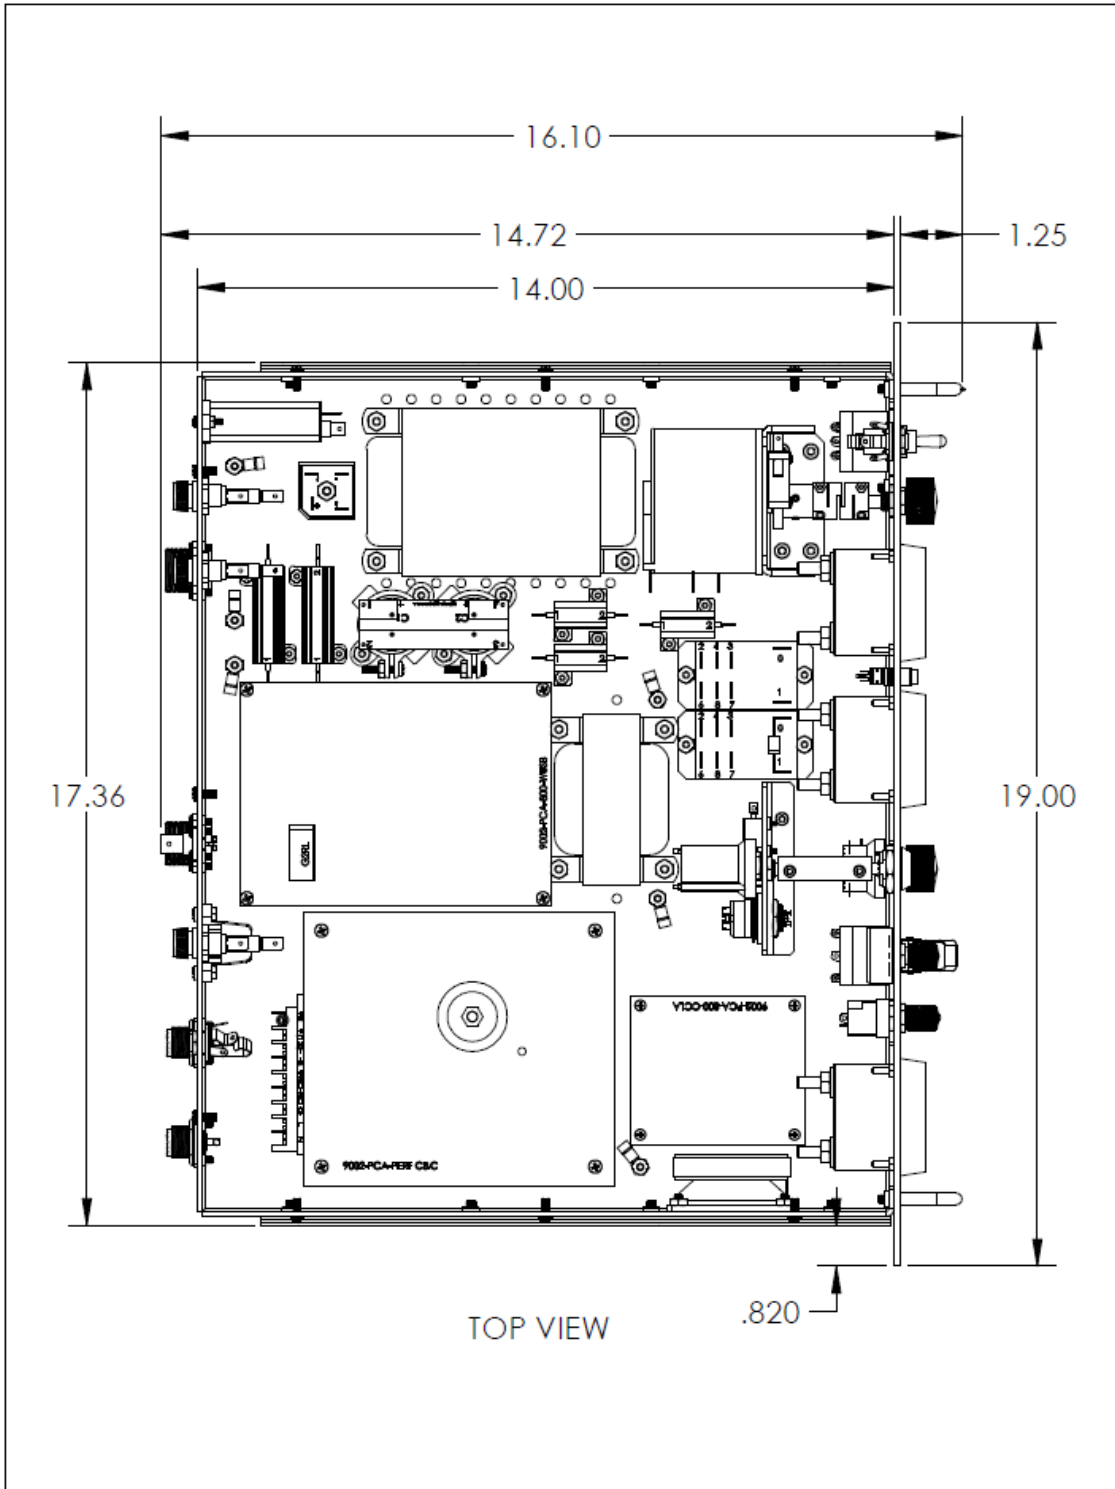

ControlFire®

Specification – 9002-013-810-1

Copyright © 2012 Hunting Titan. All Rights Reserved.

Titan ControlFire® Shooting Panel Specification

Table of Contents

1.0 ControlFire® Shooting Panel Specifications	3
2.0 ControlFire® Shooting Panel Mechanical Drawings	5
3.0 Revision History	7

Titan ControlFire® Shooting Panel Specification

1.0 ControlFire® Shooting Panel Specifications

Table 1

Specification	Rating/Description	Conditions
Temperature	(-10 to +50)C (+14 to +122)F	Operating
	(-10 to +50)C (+14 to +122)F	Start Up
	(-30 to +75)C (-22 to +167)F	Storage
Humidity, RH%, Operating & Storage	10 to 95% RH	Non-Condensing
Altitude	0 – 10,000ft	Operating
	0 - 45,000ft	Storage
AC Input Voltage	120 VAC	0~100% load
Frequency, Range	50 – 60 Hz	0~100% load
Input Power	750W Max	
AC Power Cord	3 conductor, 18AWG, 10A, 60°C minimum, 3m length maximum	Operating
AC Entry Fuse	250V, 10A, .25inch X 1.25inch slow blow. Part# 0326010.HXP	Operating
Wire Line Fuse	250V, 0.63A, 5mm X 20mm Slow blow. Part# BK/GDC-630MA	Operating
12V DC Line In Fuse	250V, 10A, .25inch X 1.25inch slow blow. Part# 0313001.MXP	Operating

2.0 ControlFire® Shooting Panel Mechanical Drawings

Figure 1

Titan ControlFire® Shooting Panel Specification

Figure 2

Weight – 35lbs

Titan ControlFire® Shooting Panel Specification

3.0 Revision History

Revision	Date	Author	Changed
AC	9/22/2014	F. N. Pundole	Added rating for lights connector on panel